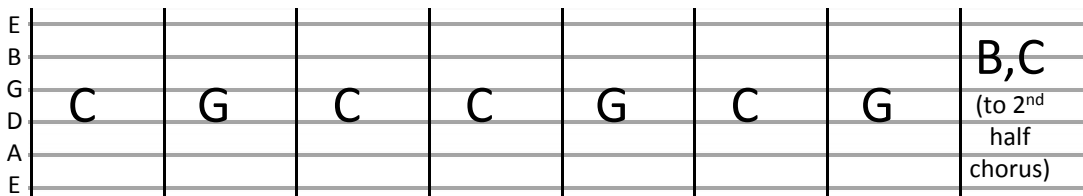

Steve Earle – My Old Friend the Blues

Capot 022222.

Intro

Verse A

Verse B / Chorus B

Chorus A

Verse 1

Just when every ray of hope was gone
I should have known that you would come along
I can't believe I ever doubted you
My old friend the blues

Verse 2

Another lonely night, a nameless town
If sleep don't take me first, you'll come around
I know I can always count on you
My old friend the blues

Chorus

Lovers leave and friends will let you down
But you're the only sure thing that I've found
No matter what I do I'll never lose
My old friend the blues

Instrumental Verse

Chorus

Verse (2nd half)

Just let me hide my weary heart in you
My old friend the blues

End with Intro