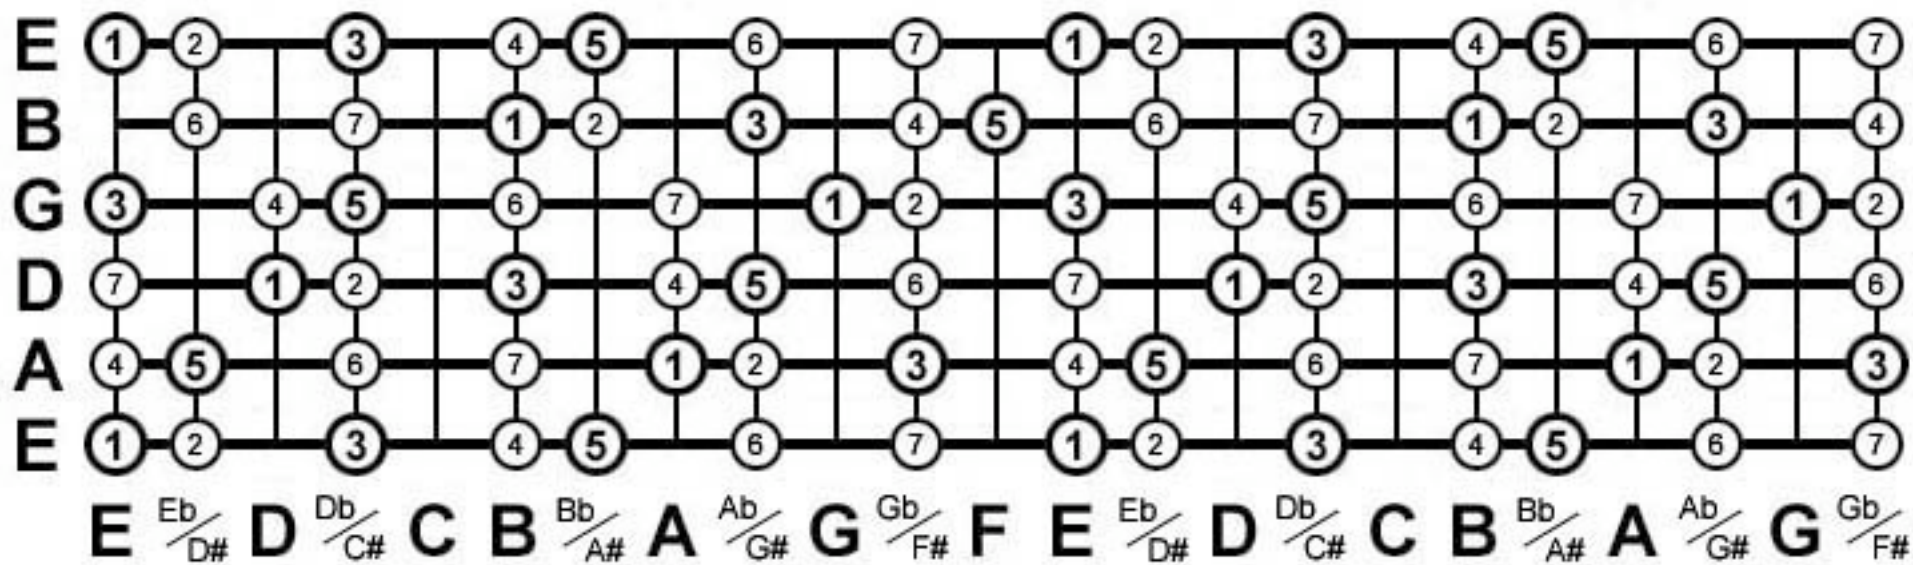

LOCRIAN MODE

www.bluescreenlife.com/music/